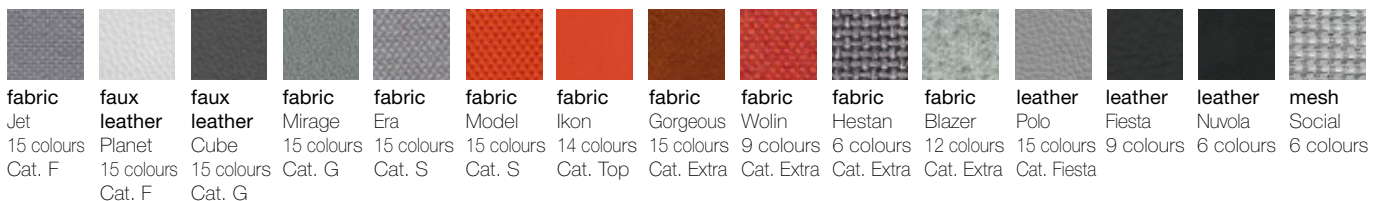

Community chair / visitor

The visitor chair back is either padded in polyurethane foam or in mesh, always with an upholstered seat. Chromed frame either cantilever or on 4 legs, with fixed armrests with a black polypropylene cover. Stackable.

frame

upholstery

Please refer to the materials folder for the fabric, leather and faux leather colour palette.