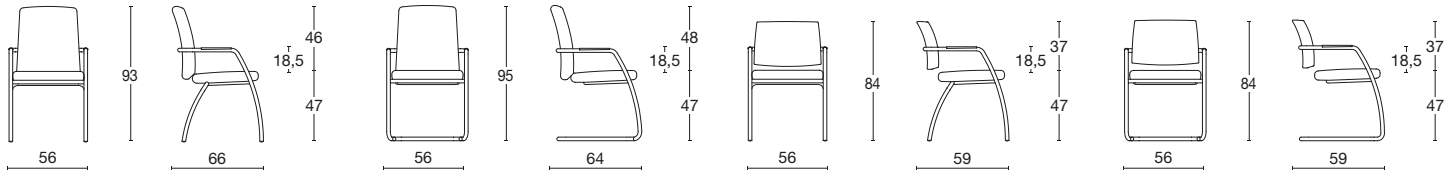

Community chair / visitor

The visitor chair back is either padded in polyurethane foam or in mesh, always with an upholstered seat. Chromed frame either cantilever or on 4 legs, with fixed armrests with a black polypropylene cover. Stackable.