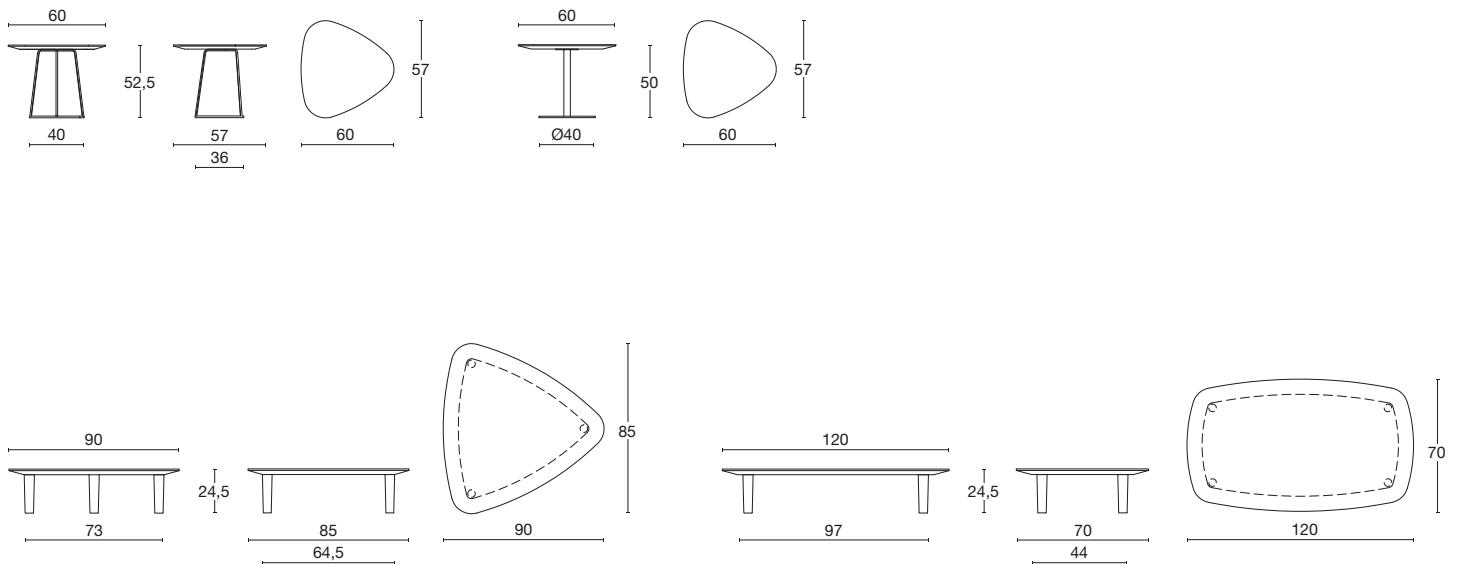

## Table

Waiting table, available in 4 variants: oblong MDF top in white, dark grey or natural oak finish, on natural or white lacquered oak feet h. 23 cm; large white or dark grey triangular top on natural or white lacquered oak feet h. 23 cm; small triangular white or dark grey NDF top on round chromed h. 50. cm base; alternatively on white lacquered base h. 50 cm.